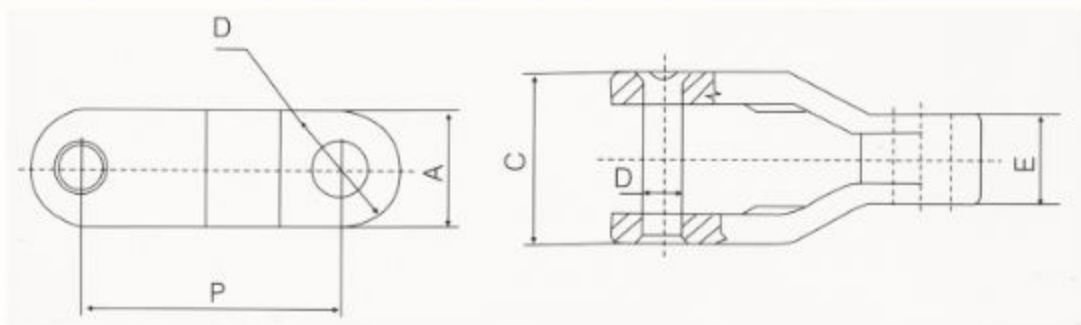

## Casted chain

链号 Chain Number	pitch mm	A mm	B mm	C mm	D mm	E mm
CC600	63.5	30	29	44	11.1	23
CC625	64	30	29	44	11.1	23

链号 Chain Number	pitch mm	A mm	B mm	T mm	D mm	E mm	F mm
CC600D	63.5	30	29	18	11.1	54	44