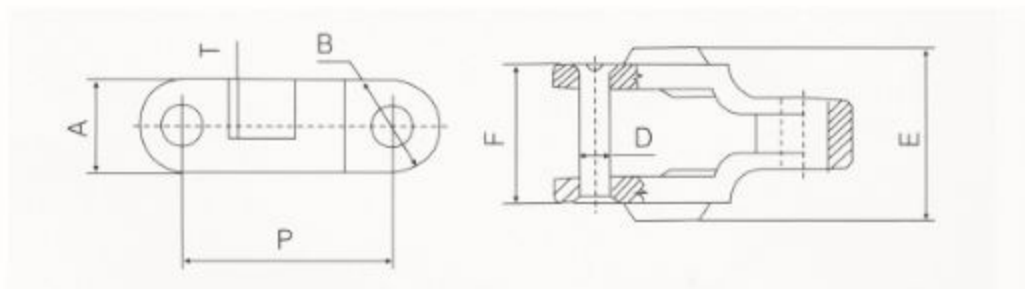

## Casted chain

链号 Chain Number	pitch mm	A mm	B mm	C mm	D mm	E mm
CC600	63.5	30	29	44	11.1	23
CC625	64	30	29	44	11.1	23

链号 Chain Number	pitch mm	A mm	B mm	T mm	D mm	E mm	F mm
CC600D	63.5	30	29	18	11.1	54	44